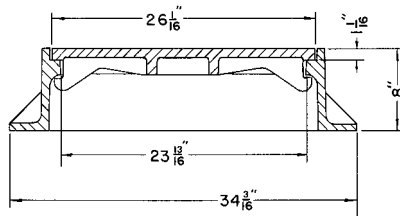

R-1922
**Manhole Frame,
Lid with Type F Lock**

Heavy Duty

Available Grate: R-2373

R-1923
**Manhole Frame,
Lid with Type F Lock**

Heavy Duty

R-1924
Manhole Frame, Vented Lid

Heavy Duty

R-1924-1
Manhole Frame, Vented Lid