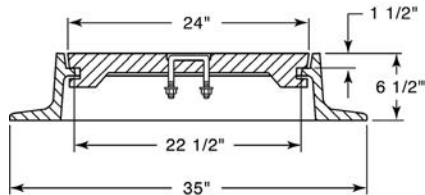

R-1922
**Manhole Frame,
Lid with Type F Lock**

Heavy Duty

Available Grate: R-2373

R-1923
**Manhole Frame,
Lid with Type F Lock**

Heavy Duty

R-1924
Manhole Frame, Vented Lid

Heavy Duty

R-1924-1
Manhole Frame, Vented Lid