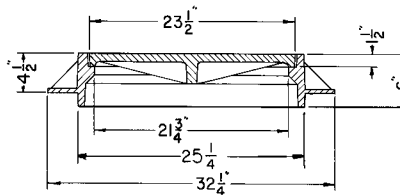

R-1922
**Manhole Frame,
Lid with Type F Lock**

Heavy Duty

Available Grate: R-2373

R-1923
**Manhole Frame,
Lid with Type F Lock**

Heavy Duty

R-1924
Manhole Frame, Vented Lid

Heavy Duty

R-1924-1
Manhole Frame, Vented Lid